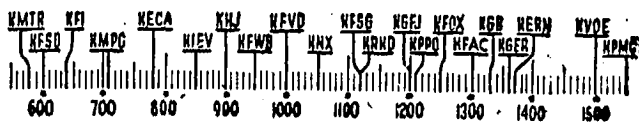

YOUR RADIO Today

[The information contained in the following schedule of radio programs is furnished by the stations broadcasting the programs, and The Times should not be considered responsible for errors in announcements due to failure of stations to advise of daily changes.—Ed.]

CHURCH SERVICES

KMTR—Nat. Message, 8:30 a.m.; Bo Shuler, 8:45 a.m.
KMPC—Wings Over Jordan, 8 a.m. H.M.S. Richards, 4 p.m.
KECA—Church, 8:45 a.m.; Catholic Hr 3 p.m.
KNX—Lutheran Hour, 1:30 p.m.; Revival Hour, 5 p.m.
KFWB—Church, 8 a.m.; Rescue Mission, 8:30 a.m.; Church, 8 p.m.
KFVD—Spanish, 6 a.m.; Rev. Salas, a.m.; Church of Christ, 8:30 a.m. Church, 11 a.m.
KNX—West Coast Church, 8: Salt Lake Tabernacle, 9:30 a.m.; Church, 1 a.m.
KFSG—Almee McPherson, 10:30 a.m. Speaker, 3 p.m.; Evangelistic Service, 7 p.m.; Voice First Nighters, 9:30.
KRKD—Rev. Squires, 7:30 a.m.
KMPC—Presbyterian Church, 9 a.m. Dr. Woelner, 9:30 a.m.; Dr. Wheeler, 11 a.m.
KFOX—Visitor, 10:15 a.m.; Religious, 10:45 a.m.; Firstside Church, 4:30 p.m.
KGEJ—Evangelical Church, 2:15 p.m. Temple Baptist Church, 5:30 p.m.
KFAC—Dr. MacLennan, 11:30 a.m. Church, 8 p.m.
KGEJ—Mission, 7 a.m.; Church, 8 a.m. Bible Class, 10:30 a.m.; Japanese Church, 8:30 p.m.

Before 9 a.m.

KMTR—Calif. Theater, 6; Swedish Hr., 8; Nat. Message, 8:30; Bob Shuler, 8:45.
KFI—Melody, 8; Youth Music, 8:30.
KMPC—Serenade, 7; Music, Graphs, 7:30; "Wings Over Jordan," 8; Melody, 8:30.
KECA—News, 8; Moods, 8:15; Book Looks, 8:30; Southernaires, 8:45.
KHJ—Comics, 8; Matinee, 8:30; Canary Chorus, 8:45.
KFWB—Country Church, 8; Rescue Mission, 8:30.
KFVD—Spanish Church, 6; Rev. Salas, 8; Church of Christ, 8:30.
KNX—Classics, 7; Monitor News, Voice of Pulpit, 7:45; Church, 8; Major Bowes, 8:30.
KRKD—Music, 7; News, 7:15; Rev. Squires, 7:30; Music, 8.
KFOX—El Despertador, 5; Music, 7:30; Music, 8.
KFAC—Times Comics, 7:30; Music, 8.
KER—Mission, 7; Music, 7:30; Rev. W. E. Dowell, 8; Pacific College, 8:30.
KVOE—Al Helfer, 8; Reviewing Stand, 8:15; Choir, 8:30; Canary Chorus, 8:45.
IEV—Italian-American Hr., 9.

to 10 a.m.

KMTR—Calif. Theater, 9.
KFI—Dr. Casselberry, 8; Meditation, 9:15; "On Your Job," 9:30.

KMPC—Music, 9; Star Symphony, 9:30.
KECA—Music Hall, 9, 1 hr.
KHJ—P. E. Gardner, 9; American Wild-He, 9:30; Songs, 9:45.
KFWB—Musical, 9.
KFVD—Tabernacle, 9; Songs, 9:30; Choir, 9:45.
KNX—Salt Lake Tabernacle, 9; **KRKD**—Music, 9, 1 hr.
KFWD—Melody, 9.
KFAC—Music, 9; Medical, 9:15; Homer Cook, 9:30; Music, 9:45.
KGEJ—News, 9; Melody, 9:30.
KVOE—Quartet, 9; Wildlife, 9:30; Health, 9:45.

10 to 11 a.m.